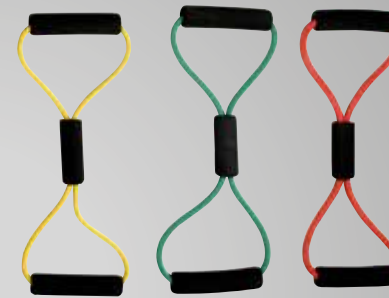

TO-01 – TO-03

Fitness-Toner
fitness-toner

TO-01 gelb Level 1 / yellow level 1

TO-02 grün Level 2/ green level 2

TO-03 rot Level 3/ red level 3