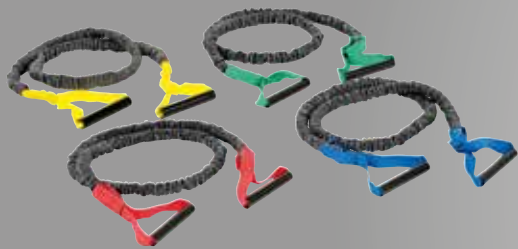

CT-01 – CT-04

Premium Tubings mit Textilummantlung
premium tubes with textile covering

CT-01 gelb Level 1/ yellow level 1

CT-02 grün Level 2/ green level 2

CT-03 rot Level 3/ red level 3

CT-04 blau Level 4/ blue level 4

ST-01 – ST-03

Steptube
steptube

ST-01 gelb Level 1/ yellow level 1

ST-02 grün Level 2/ green level 2

ST-03 rot Level 3/ red level 3

AT-01 – AT-03

Cuff-Stretch
cuff-stretch

AT-01 grün Level 1 / green level 1