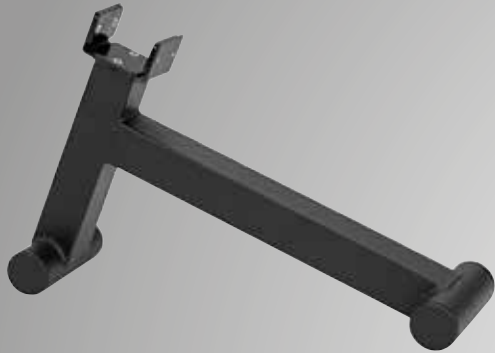

534

534

Barbell Jack schwarz
(ohne Stange und Scheibe)
Maße: L/B/H 50,2 cm x 14,2 cm x 31,4 cm
Gewicht: 3 kg
barbell jack black
(without bar and weight plates)
dimensions:
l/w/h 50,2 cm x 14,2 cm x 31,4 cm
weight: 3 kg

535