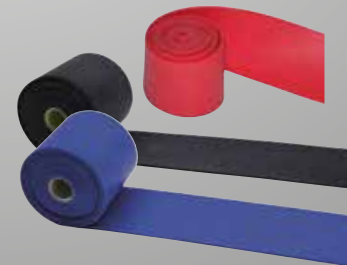

AT-01 rot Level 2/ red level 2

AT-01 blau Level 3/ blue level 3

TO-01 – TO-03

Fitness-Toner
fitness-toner

TO-01 gelb Level 1 / yellow level 1

TO-02 grün Level 2/ green level 2

TO-03 rot Level 3/ red level 3

RI-01– RI-03

Fitness-Ring
fitness-ring

RI-01 gelb Level 1/ yellow level 1

RI-02 grün Level 2/ green level 2

RI-03 rot Level 3/ red level 3

1080-213 – 1080-215

Floss-Bands
floss-bands

1080-213 blau 2,13 m x 5 cm x 1,3 mm/ blue