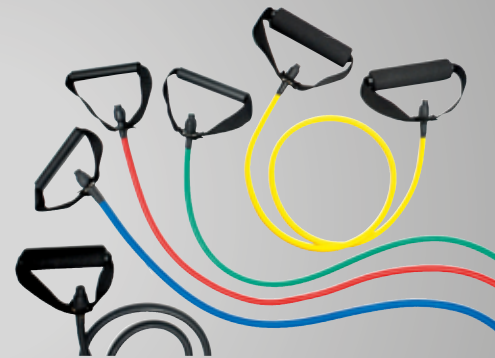

CL-01

Band-Clip in 75 mm
(ohne Fitnessband)
clip for fitness band 75 cm
(without fitness band)

CL-03

Band-Clip in 150 mm
(ohne Fitnessband)
clip for fitness band 150 cm
(without fitness band)

254

Griff für Latexbänder (ohne Fitnessband)
handle for latex band (without fitness band)

RB-01 – RB-03

Rubber Band rubber band	
RB-01	gelb Level 1/ yellow level 1
RB-02	rot Level 2/ red level 2
RB-03	grün Level 3 / green level 3

PF-02– PF-05

Performer Band performer band	
PF-02	gelb leicht/ yellow light
PF-03	grün mittel / green medium
PF-04	blau stark/ blue heavy
PF-05	schwarz extra stark/ black extra heavy

200 - 202

Power Band 208 cm power band 208 cm	
200	22 mm schwarz/ black
201	32 mm lila/ purple
202	44 mm grün/ green

JS-01010 – JS-05

Jumpstretch jumpstretch	
JS-01010	Mini rot 25 lbs/ red 25 lbs
JS-01910	Mini schwarz 35 lbs/ black 35 lbs
JS-02	violett 50 lbs/ purple 50 lbs
JS-03	grün 75 lbs/ green 75 lbs
JS-04	blau 100 lbs/ blue 100 lbs
JS-05	orange 125 lbs/ orange 125 lbs